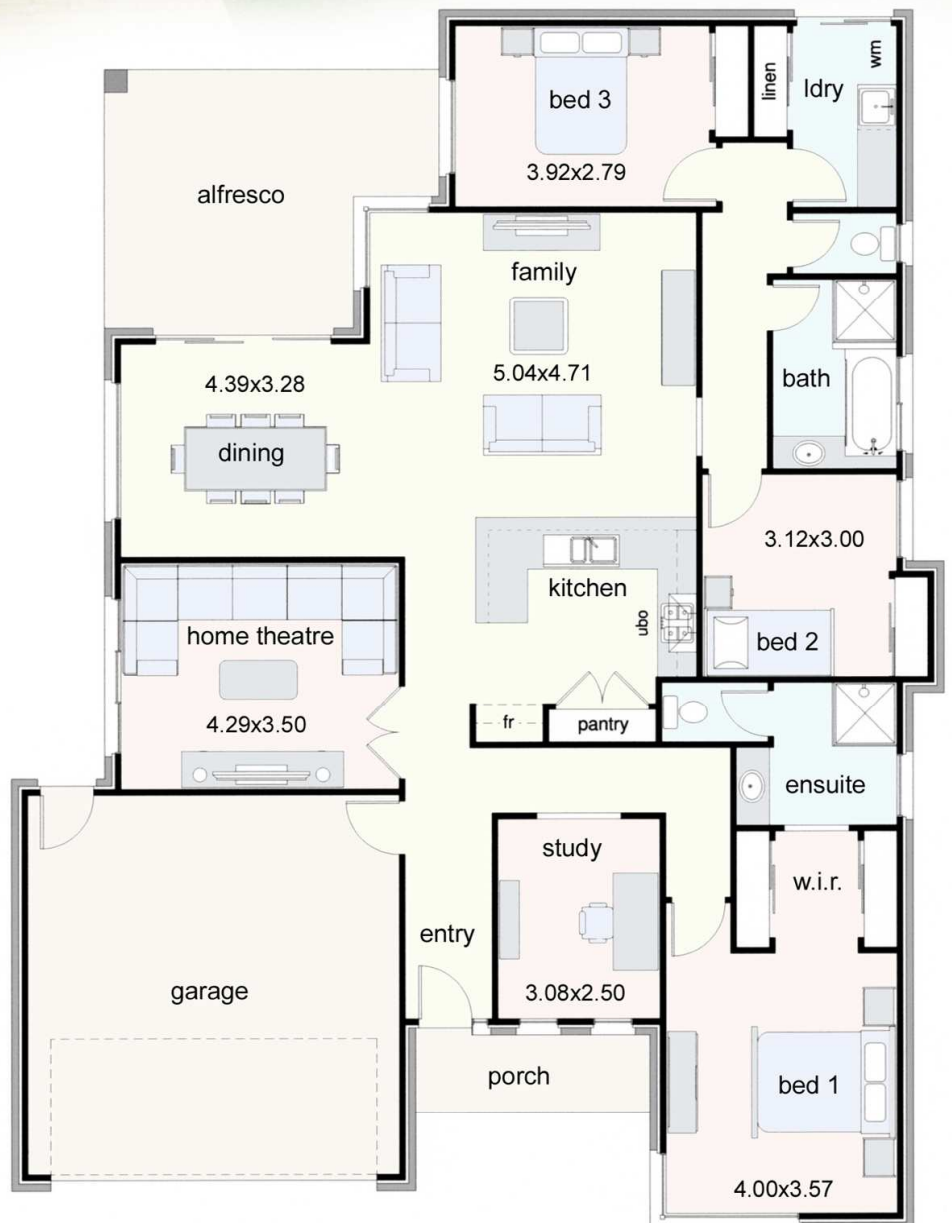

6766 1477
burke & smyth
house & land
 centre
 MW & LM SINGLE
 BUILDERS PTY LTD
ACN 069 745 259

VERONA

Copyright Danao Pty Ltd

Living Area 170.6 sqm

Garage 37.9 sqm

Alfresco 17.9 sqm

Porch 4.3 sqm

Total Area 230.7 sqm

Width 14.39m Length 18.83m