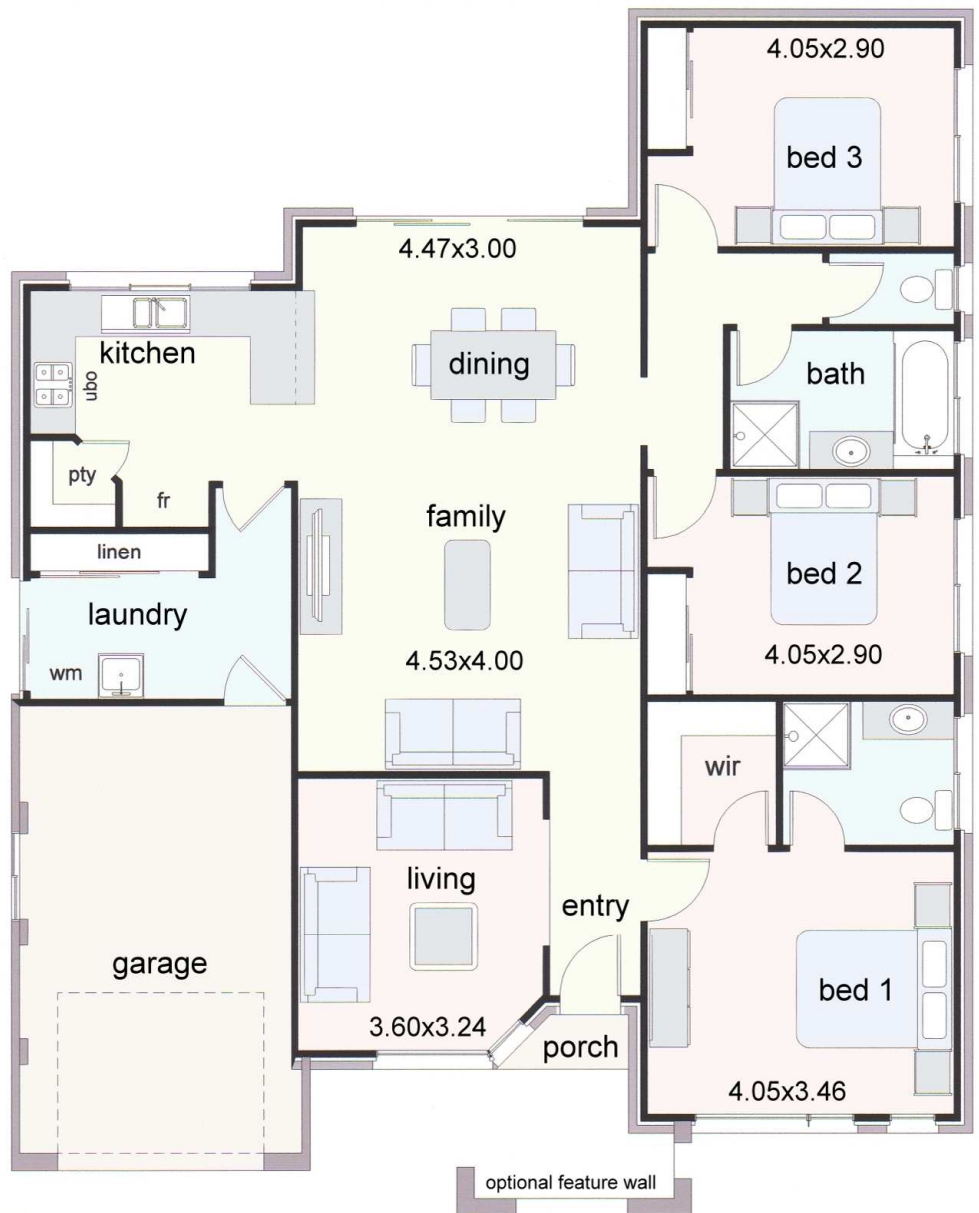

6766 1477
burke & smyth
house & land
 centre
 MW & LM SINGLE
 BUILDERS PTY LTD
 ACN 069 745 259

SUNDOWNER
 copyright Danao Pty Ltd

Living Area 139.3 sqm
 Garage 23.5 sqm
 Porch 1.0 sqm

TOTAL AREA 163.8 sqm

Width 12.71m Length 15.95m